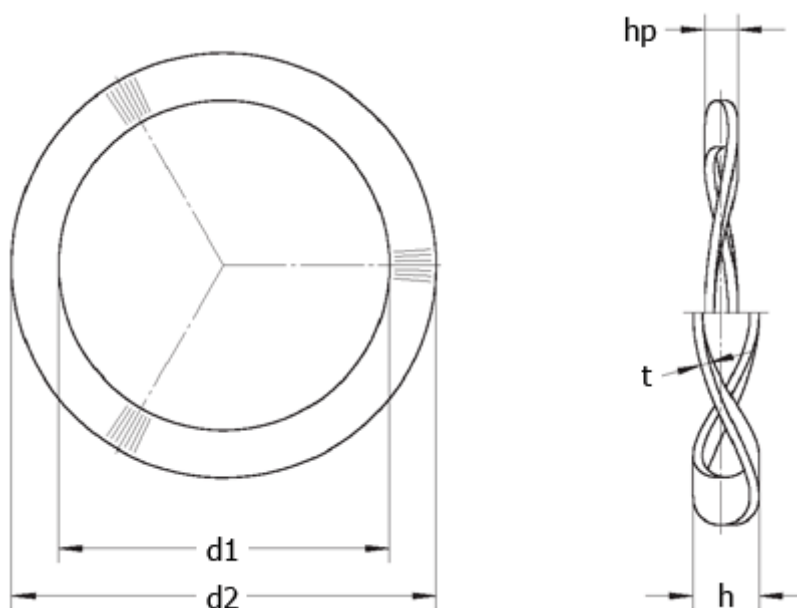

# Data Sheet

Article number: 22014112

Description: Wave washer L&M 124x114x0,6 K2  
for bearing : 6016, 6214, 16016

## Measures

$d1$  = 111.70

$d2$  = 121.70

F (N) at  $hp$  = 460.0

For bearing = 6016, 6214, 16016

$h$  = 4.8

$hp$  = 2.10

$t$  = 0.60

Waves = 7

Weight (kg) / 100 pcs = 0.896